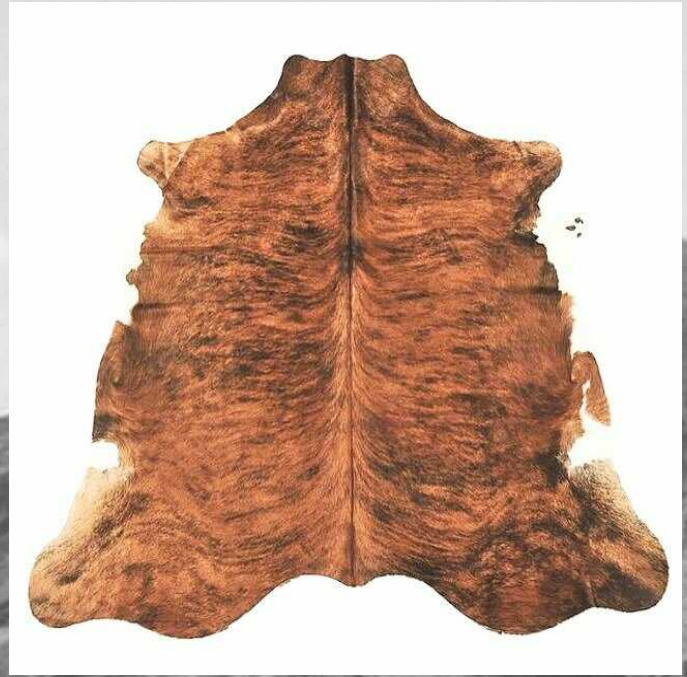

A black and white photograph of a vast, open landscape. In the foreground, a few sheep are grazing on a field. The middle ground shows a wide, flat expanse, possibly a plain or a dry riverbed. In the background, there are large, rugged mountains under a cloudy sky. The text "HAIR ON HIDES FURS AND SPECIALTY PRODUCTS" is overlaid in the center of the image in a bold, black, sans-serif font.

**HAIR ON HIDES
FURS AND
SPECIALTY PRODUCTS**

NATURAL BRAZILIAN COWHIDES

CLOUDS

CARAMEL HOLLAND

HOLLAND

HOLSTEIN

TRICOLOR

NATURAL BRAZILIAN COWHIDES

SOLIDS

BLACK ANGUS

SOLID BROWN

CARAMEL

NATURAL GREY

NATURAL BRAZILIAN COWHIDES

SPECKLED

BLACK + WHITE SPECKLED

BROWN + WHITE SPECKLED

TWO TONED

HEREFORD

WATUSI

NATURAL BRAZILIAN COWHIDES

EXOTIC

LIGHT EXOTIC

CINNAMON EXOTIC