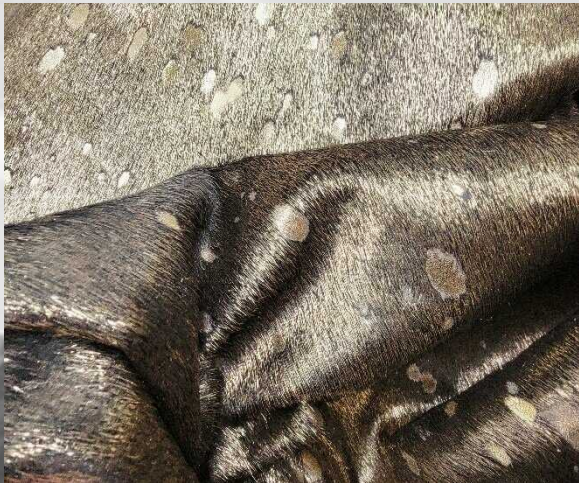

SPECIALTY COWHIDES

DEVORE

BLACK GOLD