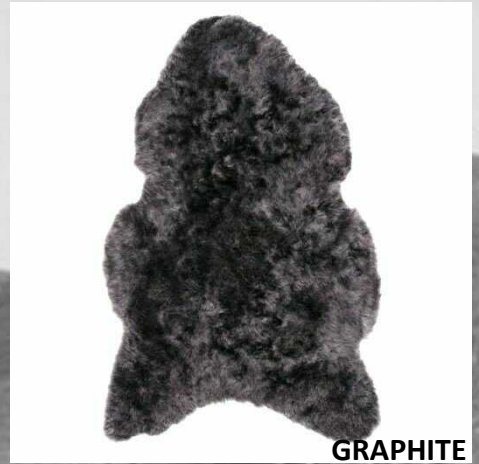

LIME

MINT

SHEEP SKINS AND SHEARLINGS

NATURAL LONG HAIR

STOCK LINE

BLACKY-BROWN

CHESTNUT

GRAPHITE

TAUPE

NATURAL WHITE

SILVER DARK TIPPED

SHEEP SKINS AND SHEARLINGS

SHORN - SHORT HAIR

STOCK LINE

BLACKY-BROWN

CHESTNUT

GRAPHITE

TAUPE

NATURAL WHITE

SILVER

IVORY

SHEEP SKINS AND SHEARLINGS

LONG HAIR - SPECIAL ORDER

PALE PINK