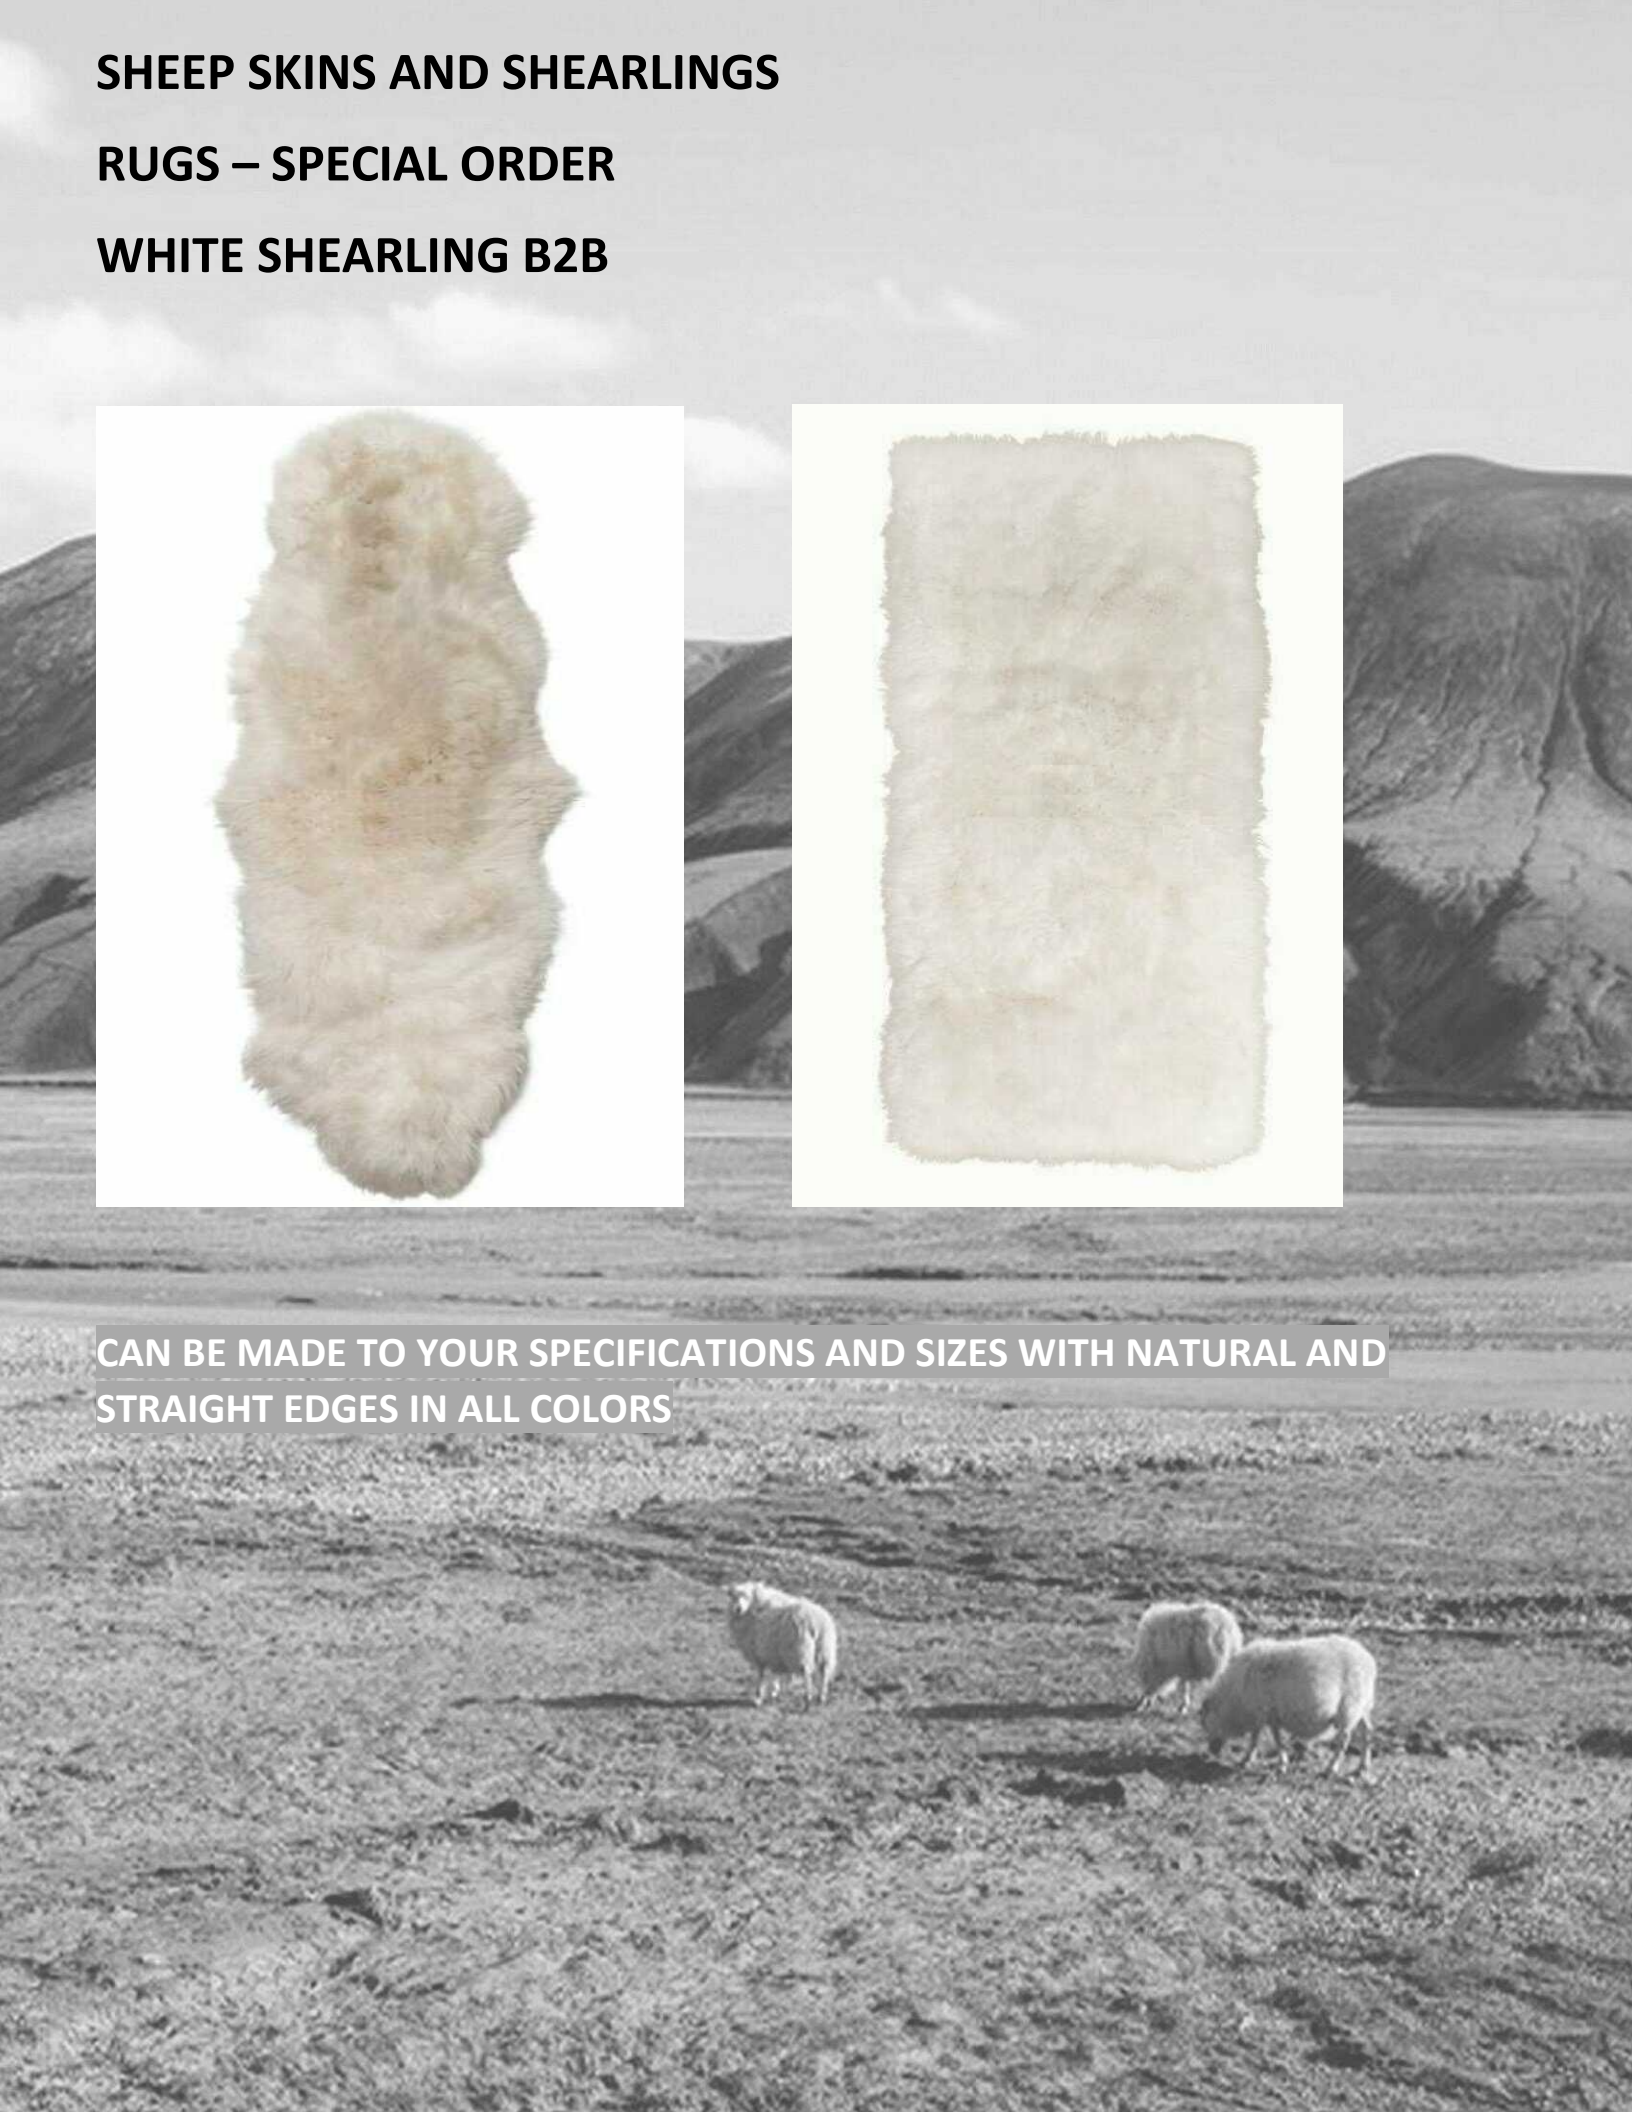

LINEN

GREY

STONE

**TAUPE
DARK
TOPS**

STEEL

**DARK
TOPS**

**NATURAL
STONE**

**NATURAL
SPOTTED**

SHEEP SKINS AND SHEARLINGS

SHORN (SHORT HAIR) - SPECIAL ORDER

PALE PINK

DUSTY ROSE

CORAL

RED

LAVENDER

MINT

GREY

RUSTY

RUSTY BROWN

GREY DARK EDGES

SPOTTED

SHEEP SKINS AND SHEARLINGS

RUGS – SPECIAL ORDER

WHITE SHEARLING B2B

CAN BE MADE TO YOUR SPECIFICATIONS AND SIZES WITH NATURAL AND STRAIGHT EDGES IN ALL COLORS

SHEEP SKINS AND SHEARLINGS

MEDICAL SHEEP SKINS - SPECIAL ORDER

FAR CERTIFIED SHEEPSKINS - SPECIAL ORDER (Various Colors)