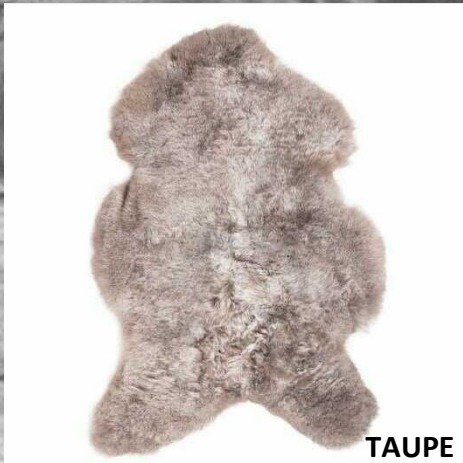

LIME

MINT

SHEEP SKINS AND SHEARLINGS

NATURAL LONG HAIR

STOCK LINE

BLACKY-BROWN

CHESTNUT

GRAPHITE

TAUPE

NATURAL WHITE

SILVER DARK TIPPED

SHEEP SKINS AND SHEARLINGS

SHORN - SHORT HAIR

STOCK LINE

BLACKY-BROWN

CHESTNUT

GRAPHITE

TAUPE

NATURAL WHITE

SILVER

IVORY

SHEEP SKINS AND SHEARLINGS

LONG HAIR - SPECIAL ORDER

PALE PINK