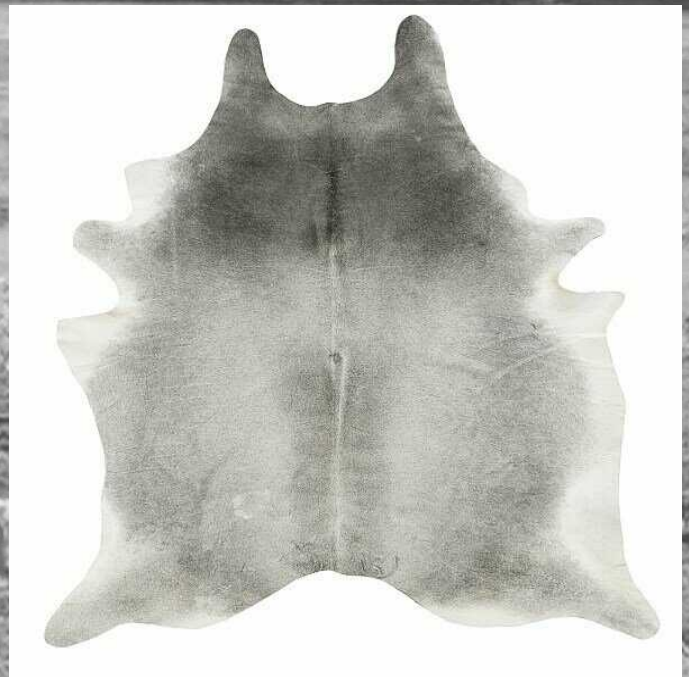

A black and white photograph of a vast, open landscape. In the foreground, a few sheep are grazing on a field. The middle ground shows a wide, flat expanse, possibly a plain or a dry riverbed. In the background, there are large, rugged mountains under a cloudy sky. The text "HAIR ON HIDES FURS AND SPECIALTY PRODUCTS" is overlaid in the center of the image in a bold, black, sans-serif font.

**HAIR ON HIDES
FURS AND
SPECIALTY PRODUCTS**

NATURAL BRAZILIAN COWHIDES

CLOUDS

CARAMEL HOLLAND

HOLLAND

HOLSTEIN

TRICOLOR

NATURAL BRAZILIAN COWHIDES

SOLIDS

BLACK ANGUS

SOLID BROWN

CARAMEL

NATURAL GREY

NATURAL BRAZILIAN COWHIDES

SPECKLED

BLACK + WHITE SPECKLED