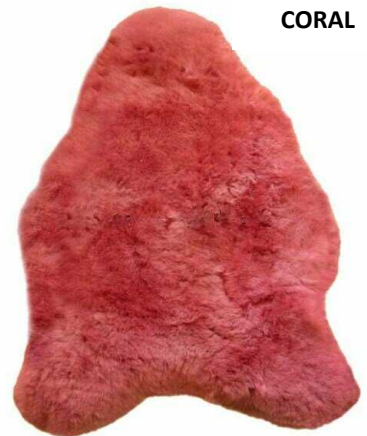

RED

BURGUNDY

PURPLE

SHEEP SKINS AND SHEARLINGS

LONG HAIR - SPECIAL ORDER

**BLACKY
RUSTY**

RUSTY

**RUSTY
BROWN**

LINEN

GREY

STONE

**TAUPE
DARK
TOPS**

STEEL

**DARK
TOPS**

**NATURAL
STONE**

**NATURAL
SPOTTED**

SHEEP SKINS AND SHEARLINGS

SHORN (SHORT HAIR) - SPECIAL ORDER

PALE PINK

DUSTY ROSE

CORAL

RED

LAVENDER

MINT

GREY

RUSTY

RUSTY BROWN

GREY DARK EDGES

SPOTTED

SHEEP SKINS AND SHEARLINGS

RUGS – SPECIAL ORDER

WHITE SHEARLING B2B