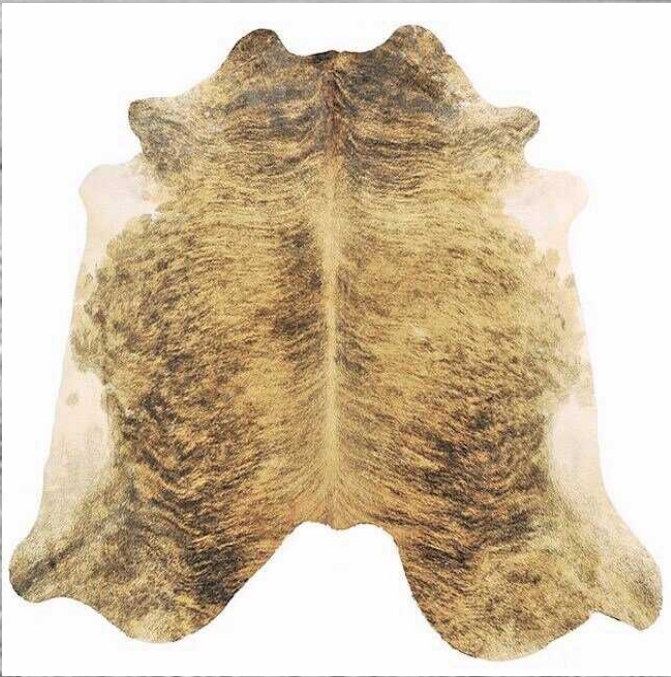

A black and white photograph of a vast, open landscape. In the foreground, a few sheep are grazing on a field. The middle ground shows a wide, flat expanse, possibly a plain or a dry riverbed. In the background, there are large, rugged mountains under a cloudy sky. The text "HAIR ON HIDES FURS AND SPECIALTY PRODUCTS" is overlaid in the center of the image in a bold, black, sans-serif font.

**HAIR ON HIDES
FURS AND
SPECIALTY PRODUCTS**

NATURAL BRAZILIAN COWHIDES

CLOUDS

CARAMEL HOLLAND

HOLLAND

HOLSTEIN

TRICOLOR

NATURAL BRAZILIAN COWHIDES

SOLIDS

BLACK ANGUS

SOLID BROWN

CARAMEL

NATURAL GREY

NATURAL BRAZILIAN COWHIDES

SPECKLED

BLACK + WHITE SPECKLED

BROWN + WHITE SPECKLED

TWO TONED

HEREFORD

WATUSI

NATURAL BRAZILIAN COWHIDES

EXOTIC

LIGHT EXOTIC

CINNAMON EXOTIC