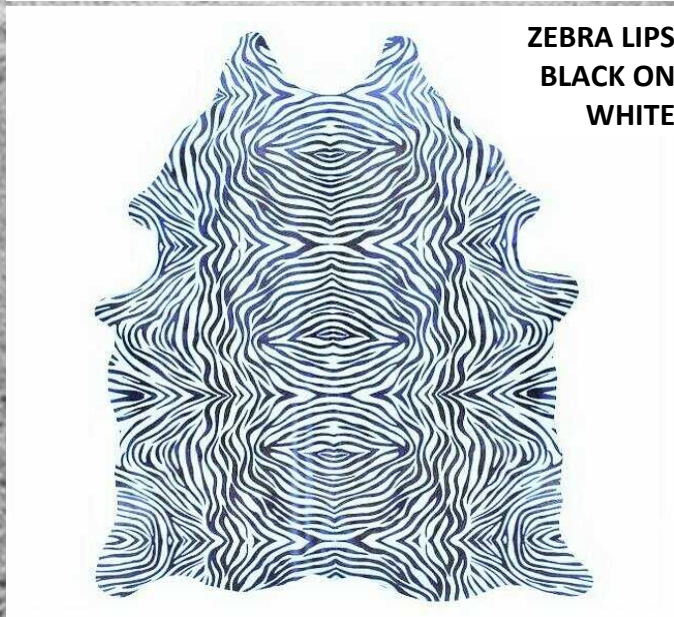

DEVORE

BLACK GOLD

BLACK SILVER

SPECIALTY COWHIDES

ZEBRA

SPECIALTY COWHIDES

WILD

AXIS DEER

CHEETAH

LEOPARD

SIBERIAN TIGER

SNOW TIGER

NATURAL WHITE

FANCY COWHIDES

MOROCCO BLACK

MOROCCO SADDLE