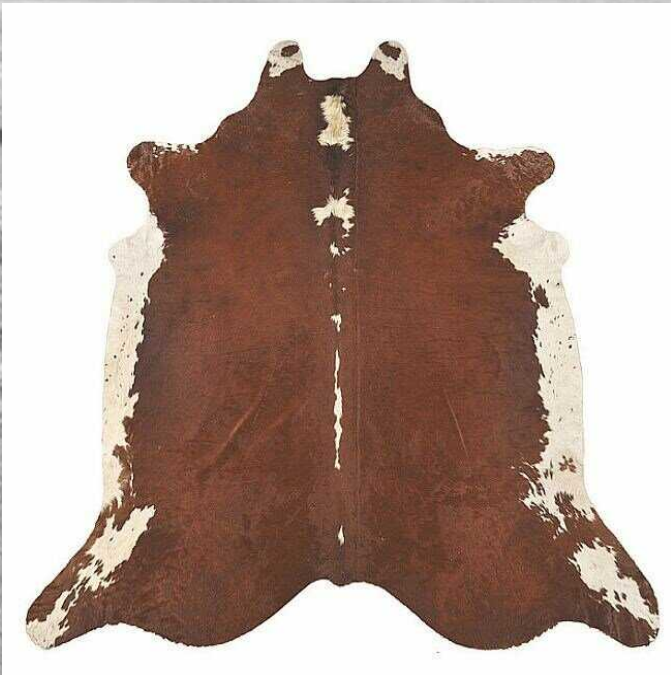

A black and white photograph of a vast, open landscape. In the foreground, a few sheep are grazing on a field. The middle ground shows a wide, flat expanse, possibly a plain or a dry riverbed. In the background, there are large, rugged mountains under a cloudy sky. The text "HAIR ON HIDES FURS AND SPECIALTY PRODUCTS" is overlaid in the center of the image in a bold, black, sans-serif font.

**HAIR ON HIDES
FURS AND
SPECIALTY PRODUCTS**

NATURAL BRAZILIAN COWHIDES

CLOUDS

CARAMEL HOLLAND

HOLLAND

HOLSTEIN

TRICOLOR

NATURAL BRAZILIAN COWHIDES

SOLIDS

BLACK ANGUS

SOLID BROWN

CARAMEL

NATURAL GREY

NATURAL BRAZILIAN COWHIDES

SPECKLED

BLACK + WHITE SPECKLED

BROWN + WHITE SPECKLED

TWO TONED

HEREFORD

WATUSI

NATURAL BRAZILIAN COWHIDES

EXOTIC

LIGHT EXOTIC

CINNAMON EXOTIC