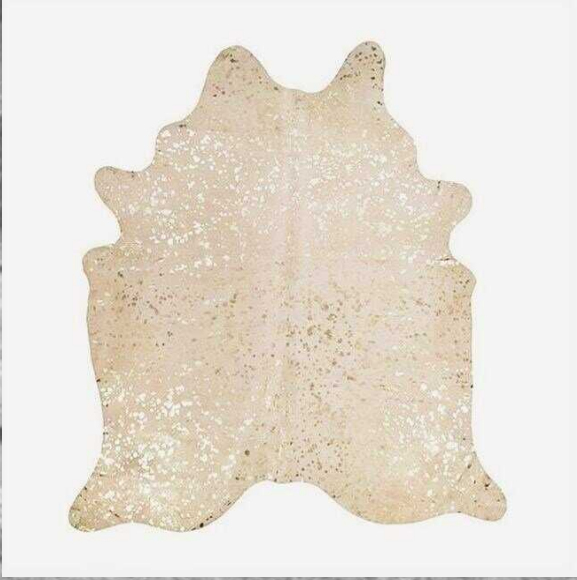

SOLIDS

BLACK ANGUS

SOLID BROWN

CARAMEL

NATURAL GREY

NATURAL BRAZILIAN COWHIDES

SPECKLED

BLACK + WHITE SPECKLED

BROWN + WHITE SPECKLED

TWO TONED

HEREFORD

WATUSI

NATURAL BRAZILIAN COWHIDES

EXOTIC

LIGHT EXOTIC

CINNAMON EXOTIC

GOLDEN ASH EXOTIC

GREY EXOTIC

SPECIALTY COWHIDES

DEVORE

SILVER

GOLD

COPPER

SPECIALTY COWHIDES

LINEN

GREY

STONE

**TAUPE
DARK
TOPS**

STEEL

**DARK
TOPS**

**NATURAL
STONE**

**NATURAL
SPOTTED**