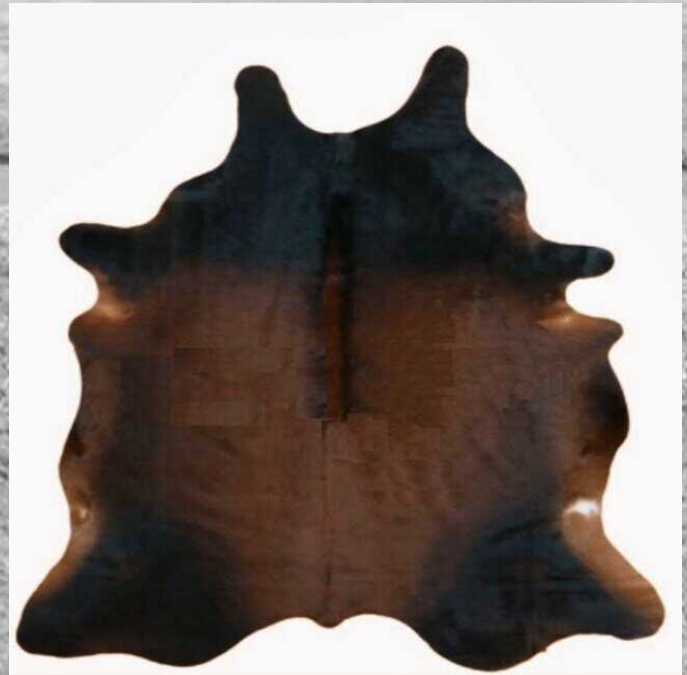

A black and white photograph of a vast, open landscape. In the foreground, a few sheep are grazing on a field. The middle ground shows a wide, flat expanse, possibly a plain or a dry riverbed. In the background, there are large, rugged mountains under a cloudy sky. The text "HAIR ON HIDES FURS AND SPECIALTY PRODUCTS" is overlaid in the center of the image in a bold, black, sans-serif font.

**HAIR ON HIDES
FURS AND
SPECIALTY PRODUCTS**

NATURAL BRAZILIAN COWHIDES

CLOUDS

CARAMEL HOLLAND

HOLLAND

HOLSTEIN

TRICOLOR

NATURAL BRAZILIAN COWHIDES

SOLIDS

BLACK ANGUS

SOLID BROWN

CARAMEL

NATURAL GREY

NATURAL BRAZILIAN COWHIDES

SPECKLED

BLACK + WHITE SPECKLED

BROWN + WHITE SPECKLED

TWO TONED

HEREFORD

WATUSI

NATURAL BRAZILIAN COWHIDES

EXOTIC

LIGHT EXOTIC

CINNAMON EXOTIC