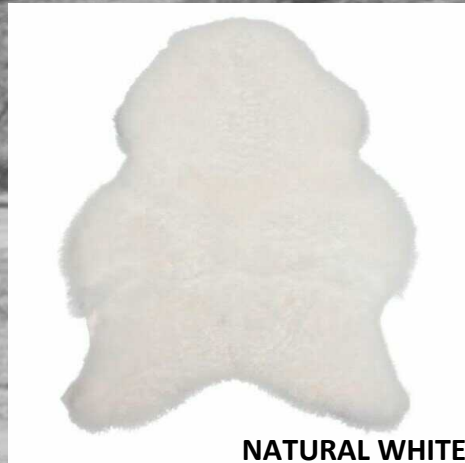

WINE RED

YELLOW

NAVY

DEEP TAUPE

FUCHSIA

BLACK SILVER TIPPED

BROWN

GREY SILVER TIPPED

LIME

MINT

SHEEP SKINS AND SHEARLINGS

NATURAL LONG HAIR

STOCK LINE

BLACKY-BROWN

CHESTNUT

GRAPHITE

TAUPE

NATURAL WHITE

SILVER DARK TIPPED

SHEEP SKINS AND SHEARLINGS

SHORN - SHORT HAIR

STOCK LINE

BLACKY-BROWN

CHESTNUT

GRAPHITE

TAUPE

NATURAL WHITE

SILVER

IVORY

SHEEP SKINS AND SHEARLINGS

LONG HAIR - SPECIAL ORDER

PALE PINK