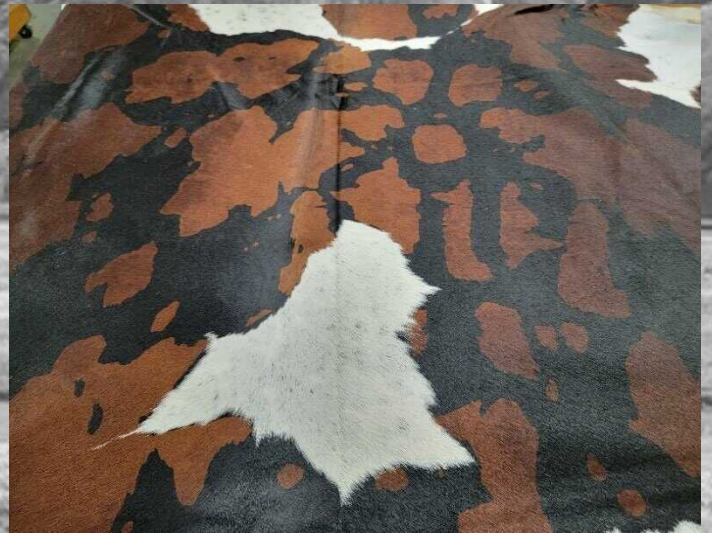

PALOMINO - TRICOLOR