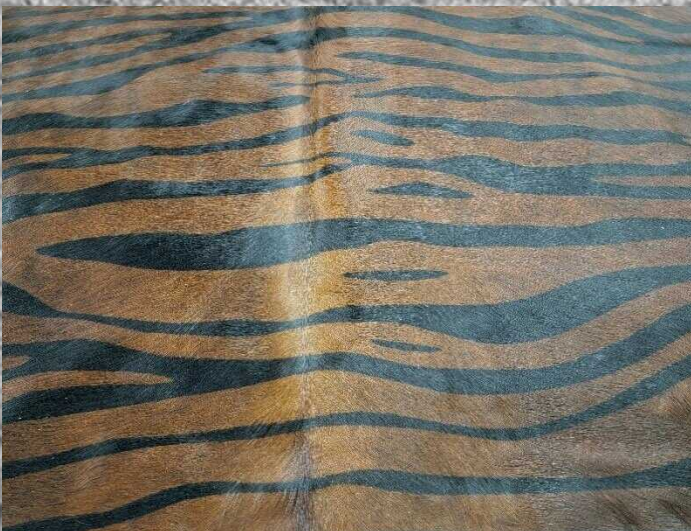

CHOCOLATE ZEBRA